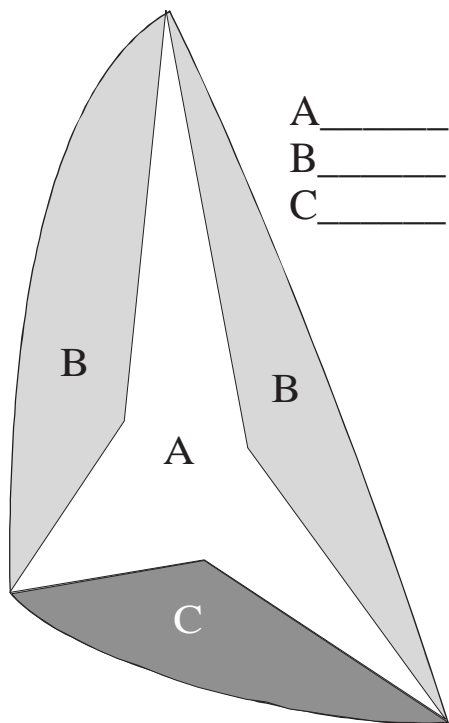

Doyle Sailmakers Gulf-Coast Utility Power Sail Color Layout

A _____
B _____
C _____

Center Star

A _____
B _____
C _____

Boomerang

Color Selection

- Red
- White
- Dk Blue
- Yellow
- Green
- Black
- Grey
- Lt. Blue
- Orange
- Purple
- Pink
- Gold

A, B or C can be the same or different colors.

Please indicate your color scheme preference by filling in the desired color using the appropriate letter, and return it to your Sail Consultant.

A _____
B _____
C _____

Captured Star

Return to:
Doyle Sails Gulf-Coast
2233 3rd Ave. S.
St. Petersburg, FL 33712
or
Fax:727-577-6816

MAX LUFF _____

Attach tape measure to shackle of halyard you will be using for your UPS, raise halyard to maximum hoist, measure to point on deck where you will attach the tack of your UPS.