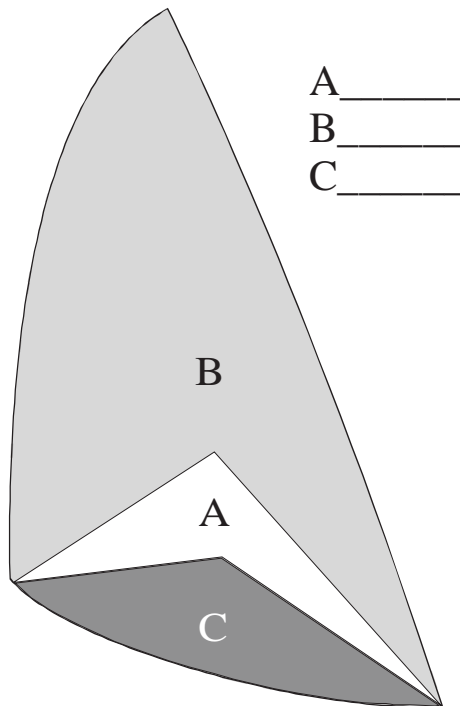

Doyle Sailmakers Gulf-Coast Utility Power Sail Color Layout

A _____
B _____
C _____

Center Star

A _____
B _____
C _____

Boomerang

Color Selection

- Red
- White
- Dk Blue
- Yellow
- Green
- Black
- Grey
- Lt. Blue
- Orange
- Purple
- Pink
- Gold

A, B or C can be the same or different colors.

Please indicate your color scheme preference by filling in the desired color using the appropriate letter, and return it to your Sail Consultant.

A _____
B _____
C _____

Captured Star

Return to:
Doyle Sails Gulf-Coast
2233 3rd Ave. S.
St. Petersburg, FL 33712
or
Fax:727-577-6816

MAX LUFF _____

Attach tape measure to shackle of halyard you will be using for your UPS, raise halyard to maximum hoist, measure to point on deck where you will attach the tack of your UPS.