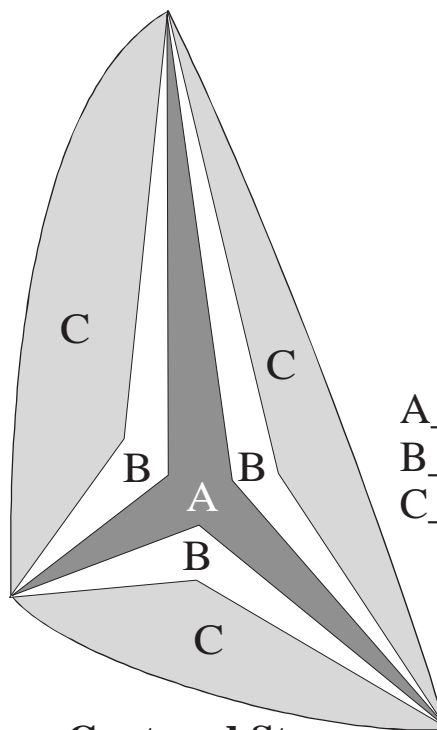

Doyle Sailmakers Gulf-Coast Utility Power Sail Color Layout

A _____
B _____
C _____

Center Star

A _____
B _____
C _____

Boomerang

Color Selection

- Red
- White
- Dk Blue
- Yellow
- Green
- Black
- Grey
- Lt. Blue
- Orange
- Purple
- Pink
- Gold

A, B or C can be the same or different colors.

Please indicate your color scheme preference by filling in the desired color using the appropriate letter, and return it to your Sail Consultant.

A _____
B _____
C _____