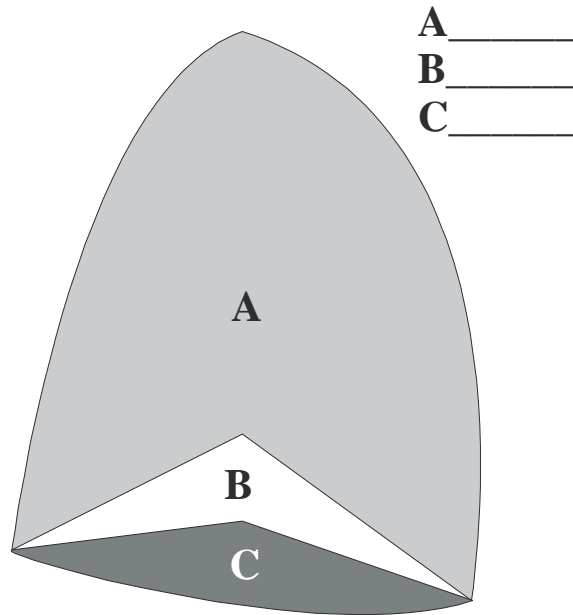

Doyle Sailmakers Gulf-Coast

Asymmetrical Power Cruiser (APC) Color Layout Sheet

Customer Name: _____ Boat Type: _____

APC Color Schemes

Center Star

Boomerang

A, B or C can be the same or different colors.

Please indicate your color scheme preference by filling in the desired color using the appropriate letter, and return it to your Sail Consultant.

Captured Star

Color Selection

- Red
- White
- Dk Blue
- Yellow
- Green
- Black
- Grey
- Lt. Blue
- Orange
- Purple

A _____
B _____
C _____

A _____
B _____
C _____

A _____
B _____
C _____