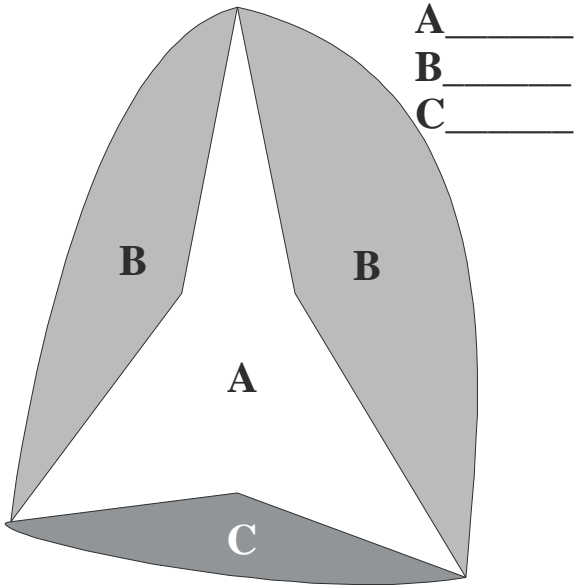

Doyle Sailmakers Gulf-Coast

Asymmetrical Power Cruiser (APC) Color Layout Sheet

Customer Name: _____ Boat Type: _____

APC Color Schemes

Center Star

Boomerang

A, B or C can be the same or different colors.

Please indicate your color scheme preference by filling in the desired color using the appropriate letter, and return it to your Sail Consultant.