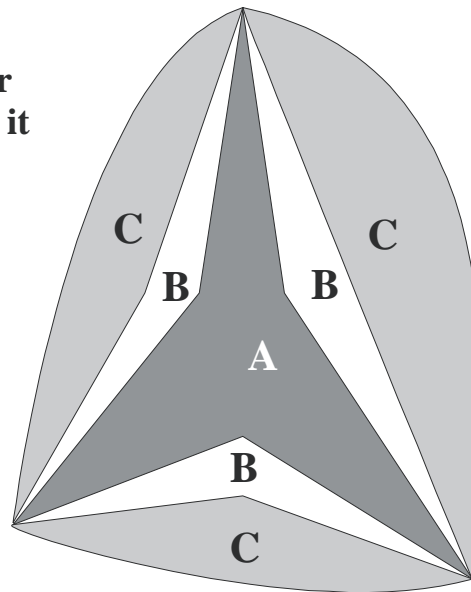

Doyle Sailmakers Gulf-Coast

Asymmetrical Power Cruiser (APC) Color Layout Sheet

Customer Name: _____ Boat Type: _____

APC Color Schemes

Center Star

Boomerang

A, B or C can be the same or different colors.

Please indicate your color scheme preference by filling in the desired color using the appropriate letter, and return it to your Sail Consultant.

Captured Star

Color Selection

- Red
- White
- Dk Blue
- Yellow
- Green
- Black
- Grey
- Lt. Blue
- Orange
- Purple

A _____
B _____
C _____

A _____
B _____
C _____

A _____
B _____
C _____